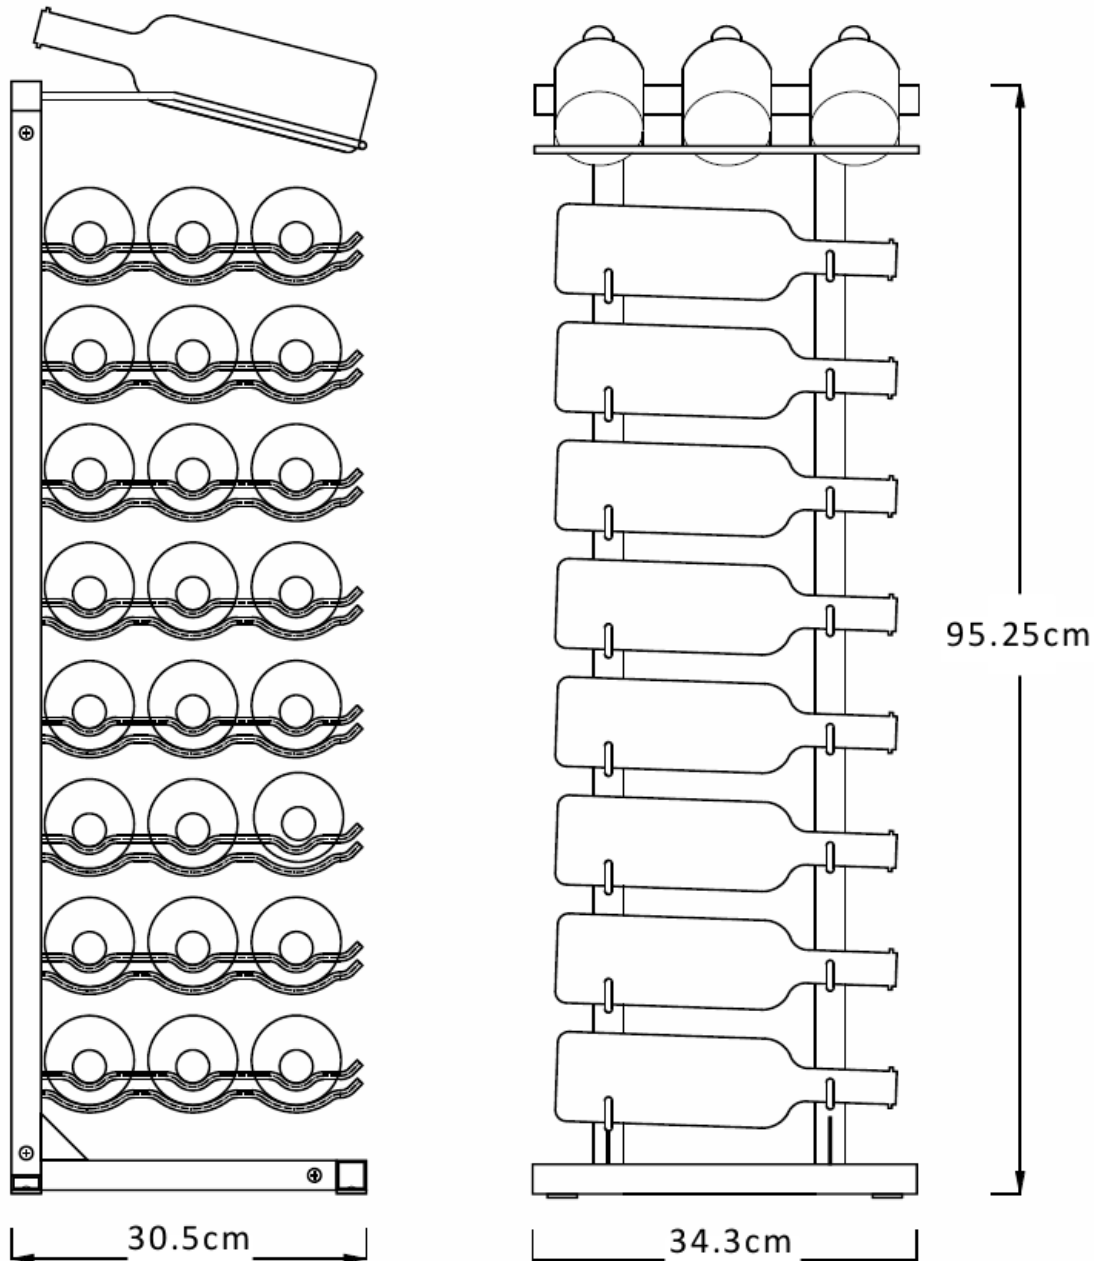

VINTAGEVIEW®

WINE STORAGE SYSTEM

VintageView
Point-of-Purchase display unit

WPOP – capacity 27 bottles

measurements in cm

Multiple units can be joined side-by-side or back-to-back