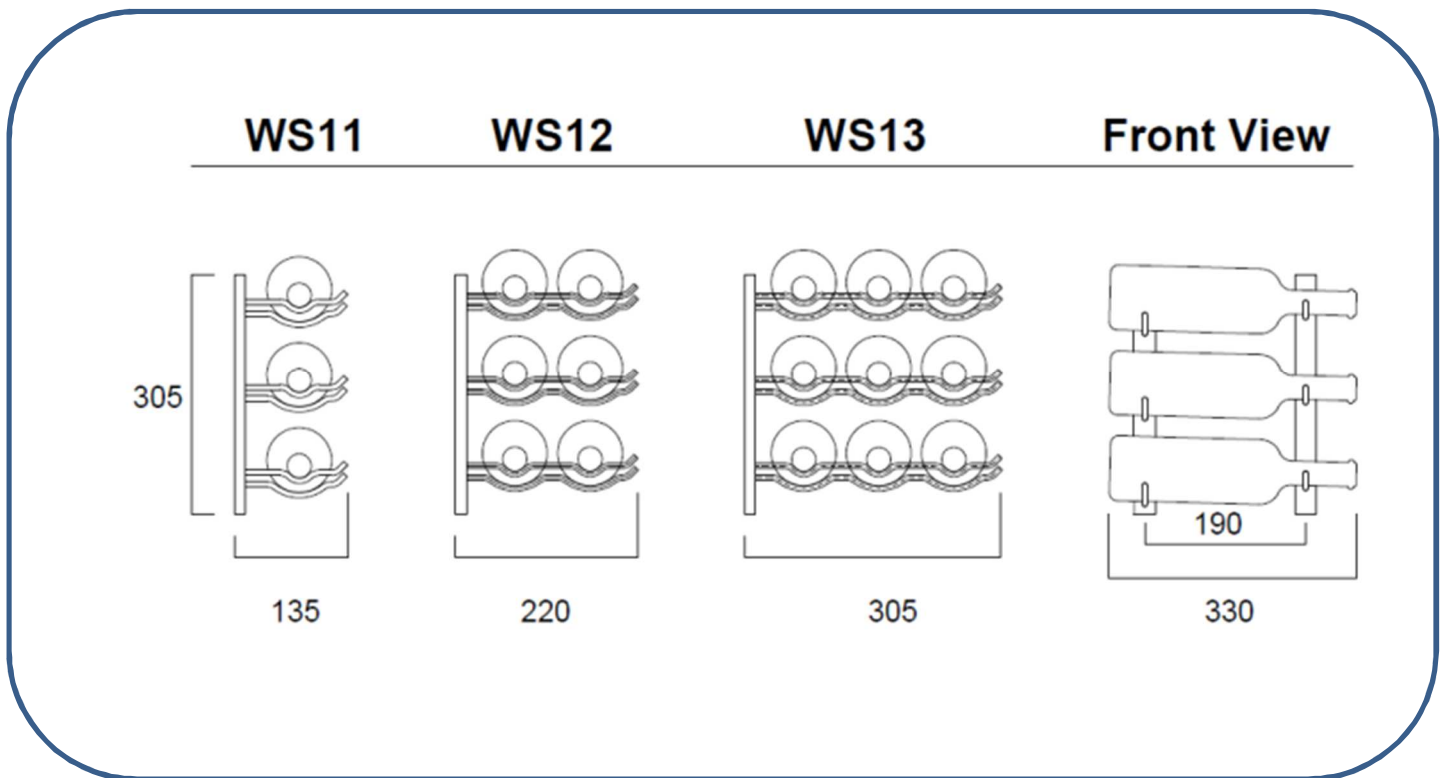

WS1x - 305mm 3 bottles high

All measurements in MM

Also available in 6 high (WS2), 9 high (WS3), 12 high (WS4)

All racks can be easily combined, stacked, cut to fit or interlaced to fit narrow spaces.